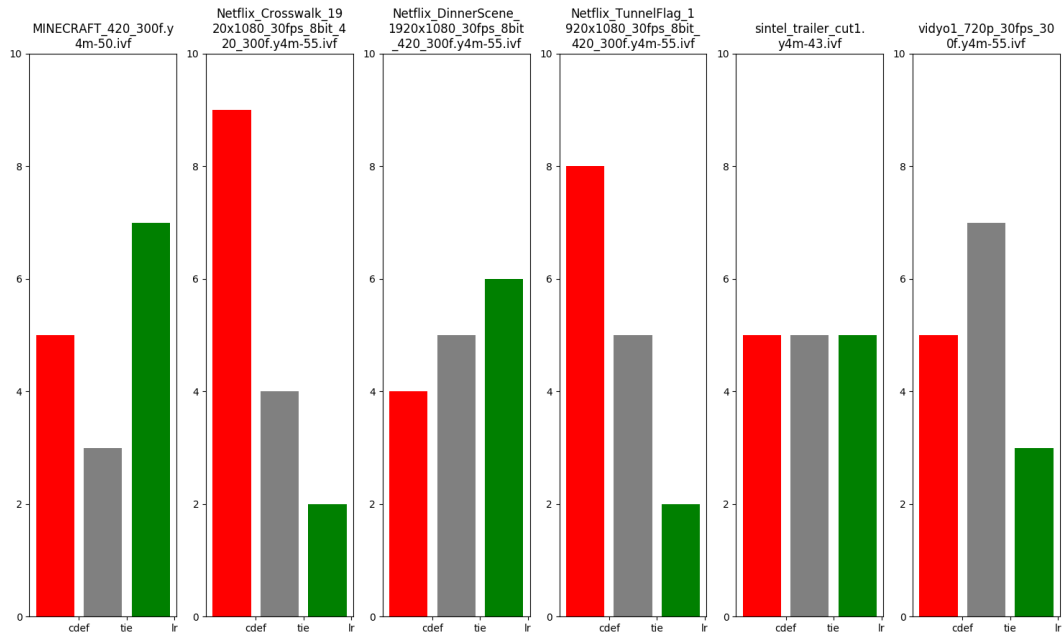

Raw Data

CDEF vs Loop-Restoration

["https://beta.arewecompressedyet.com/runs/slf3-base-hl-4/js/decoder.js", "https://beta.arewecompressedyet.com/runs/slf3-justlr-hl-2/js/decoder.js"]

Video	cdef	Tie	lr	Total	P-val	P-val nt
subjective-2/MINECRAFT_420_300f.y4m-50.i :	5	3	7	15	0.60724	0.77441
subjective-2/NetfliX_Crosswalk_1920x1080 :	9	4	2	15	0.11847	0.06543
subjective-2/NetfliX_DinnerScene_1920x10 :	4	5	6	15	0.60724	0.75391
subjective-2/NetfliX_TunnelFlag_1920x108 :	8	5	2	15	0.11847	0.10938
subjective-2/sintel_trailer_cut1.y4m-43. :	5	5	5	15	1.00000	1.00000
subjective-2/vidyo1_720p_30fps_300f.y4m- :	5	7	3	15	0.60724	0.72656
Total p value:	0.246106449716					
Total p value (nt):	0.200031368513