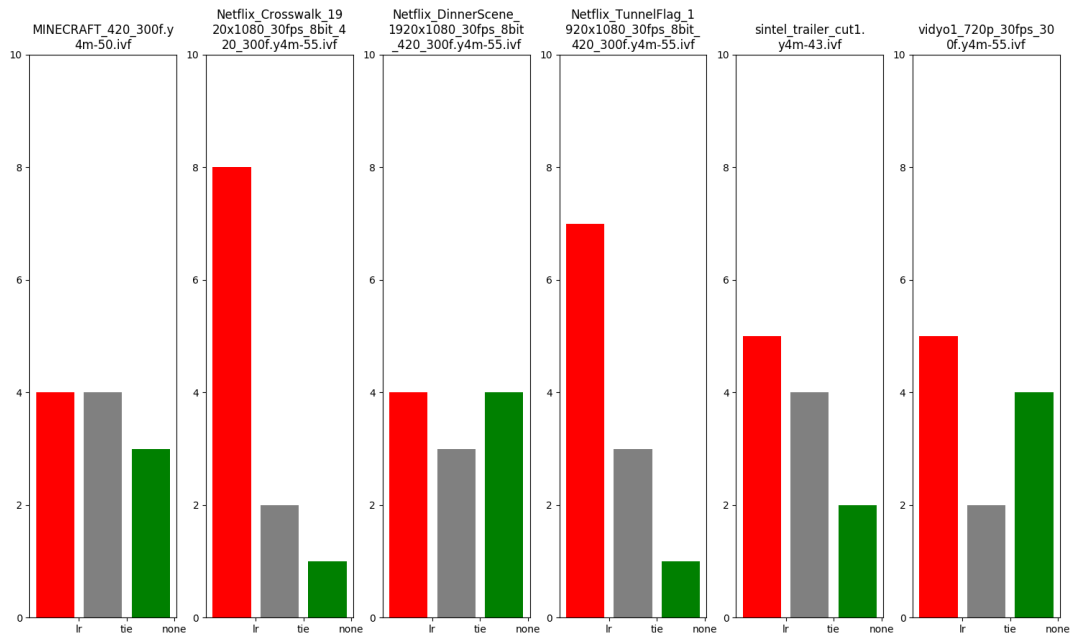

Raw Data

CDEF vs Loop-Restoration

["https://beta.arewecompressedyet.com/runs/slf3-base-hl-4/js/decoder.js", "https://beta.arewecompressedyet.com/runs/slf3-justlr-hl-2/js/decoder.js"]

Video	cdef	Tie	lr	Total	P-val	P-val nt
subjective-2/MINECRAFT_420_300f.y4m-50.i :	5	3	7	15	0.60724	0.77441
subjective-2/NetfliX_Crosswalk_1920x1080 :	9	4	2	15	0.11847	0.06543
subjective-2/NetfliX_DinnerScene_1920x10 :	4	5	6	15	0.60724	0.75391
subjective-2/NetfliX_TunnelFlag_1920x108 :	8	5	2	15	0.11847	0.10938
subjective-2/sintel_trailer_cut1.y4m-43. :	5	5	5	15	1.00000	1.00000
subjective-2/vidyo1_720p_30fps_300f.y4m- :	5	7	3	15	0.60724	0.72656
Total p value:	0.246106449716					
Total p value (nt):	0.200031368513					

Loop-Restoration vs no filter

["https://beta.arewecompressedyet.com/runs/slf3-justlr-hl-2/js/decoder.js", "https://beta.arewecompressedyet.com/runs/slf3-nocdef-hl-1/js/decoder.js"]

Video	lr	Tie	none	Total	P-val	P-val nt
subjective-2/MINECRAFT_420_300f.y4m-50.i :	4	4	3	11	1.00000	1.00000
subjective-2/NetfliX_Crosswalk_1920x1080 :	8	2	1	11	0.06543	0.03906
subjective-2/NetfliX_DinnerScene_1920x10 :	4	3	4	11	1.00000	1.00000
subjective-2/NetfliX_TunnelFlag_1920x108 :	7	3	1	11	0.06543	0.07031
subjective-2/sintel_trailer_cut1.y4m-43. :	5	4	2	11	0.54883	0.45312
subjective-2/vidyo1_720p_30fps_300f.y4m- :	5	2	4	11	1.00000	1.00000
Total p value:	0.0355827244522					
Total p value (nt):	0.0132832815622					