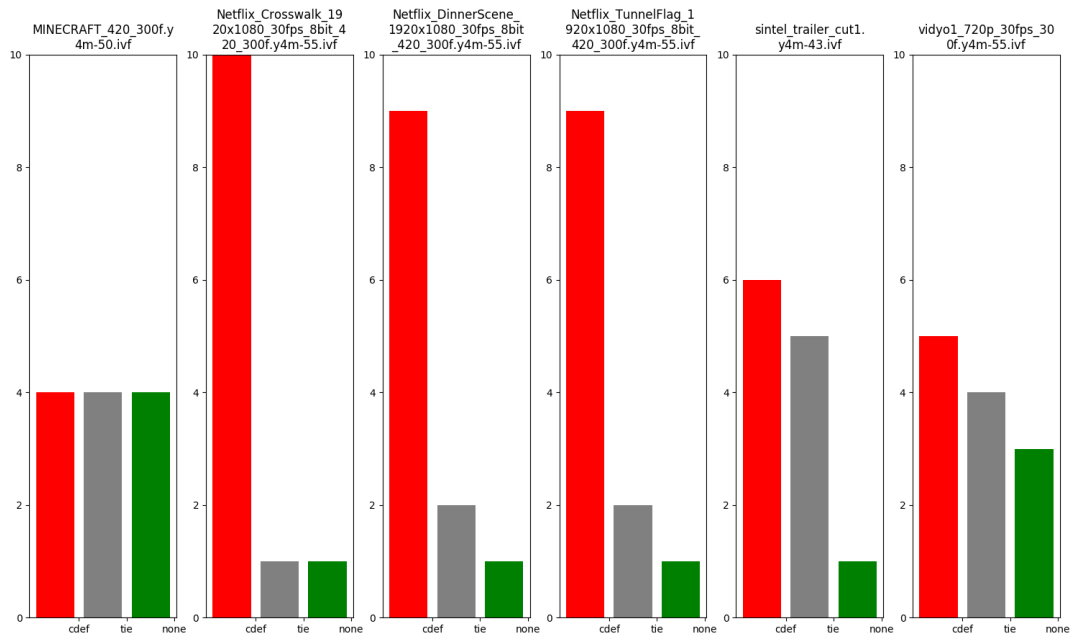

CDEF vs no filter

[<https://beta.arewecompressedyet.com/runs/slf3-base-h1-4/js/decoder.js>", <https://beta.arewecompressedyet.com/runs/slf3-nocdef-h1-1/js/decoder.js>]

Video	cdef	Tie	none	Total	P-val	P-val nt
subjective-2/MINECRAFT_420_300f.y4m-50.i :	4	4	4	12	1.00000	1.00000
subjective-2/NetfliX_Crosswalk_1920x1080 :	10	1	1	12	0.00635	0.01172
subjective-2/NetfliX_DinnerScene_1920x10 :	9	2	1	12	0.03857	0.02148
subjective-2/NetfliX_TunnelFlag_1920x108 :	9	2	1	12	0.03857	0.02148
subjective-2/sintel_trailer_cut1.y4m-43. :	6	5	1	12	0.14600	0.12500
subjective-2/vidyo1_720p_30fps_300f.y4m- :	5	4	3	12	0.77441	0.72656
Total p value:	0.000207716030227					
Total p value (nt):	1.40130574562e-05