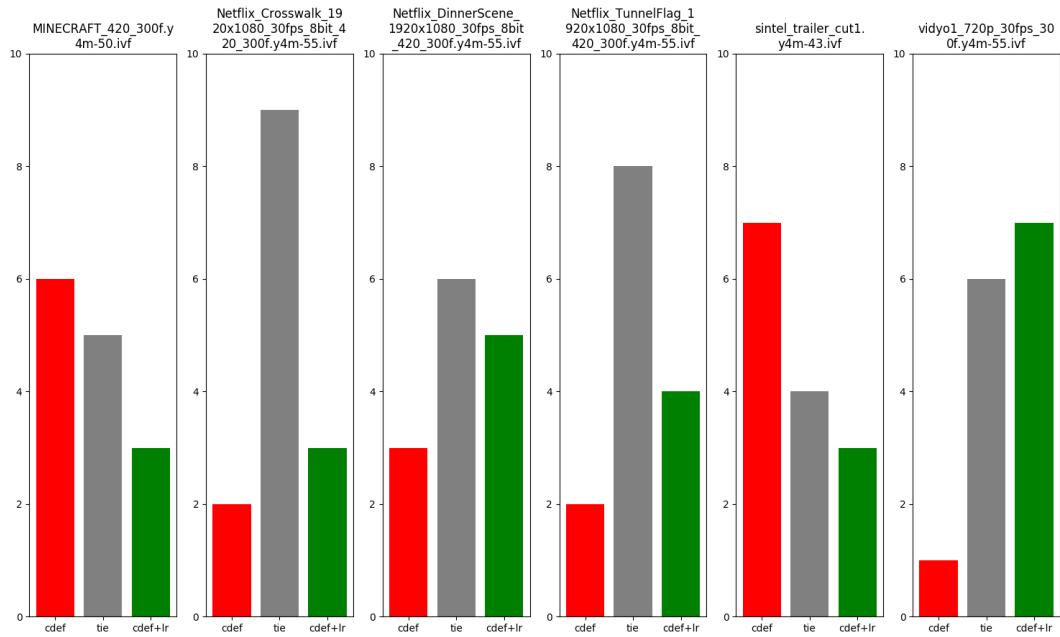

CDEF vs CDEF+Loop-Restoration

[<https://beta.arewecompressedyet.com/runs/slf3-base-h1-4/js/decoder.js>", <https://beta.arewecompressedyet.com/runs/slf3-pluslr-h1-1/js/decoder.js>"]

Video	cdef	Tie	cdef+lr	Total	P-val	P-val
nt						
subjective-2/MINECRAFT_420_300f.y4m-50.i :	6	5	3	14	0.42395	0.50781
subjective-2/NetfliX_Crosswalk_1920x1080 :	2	9	3	14	0.79053	1.00000
subjective-2/NetfliX_DinnerScene_1920x10 :	3	6	5	14	0.79053	0.72656
subjective-2/NetfliX_TunnelFlag_1920x108 :	2	8	4	14	0.79053	0.68750
subjective-2/sintel_trailer_cut1.y4m-43. :	7	4	3	14	0.42395	0.34375
subjective-2/vidyo1_720p_30fps_300f.y4m- :	1	6	7	14	0.17957	0.07031
Total p value:	0.743644186105					
Total p value (nt):	0.658738077024