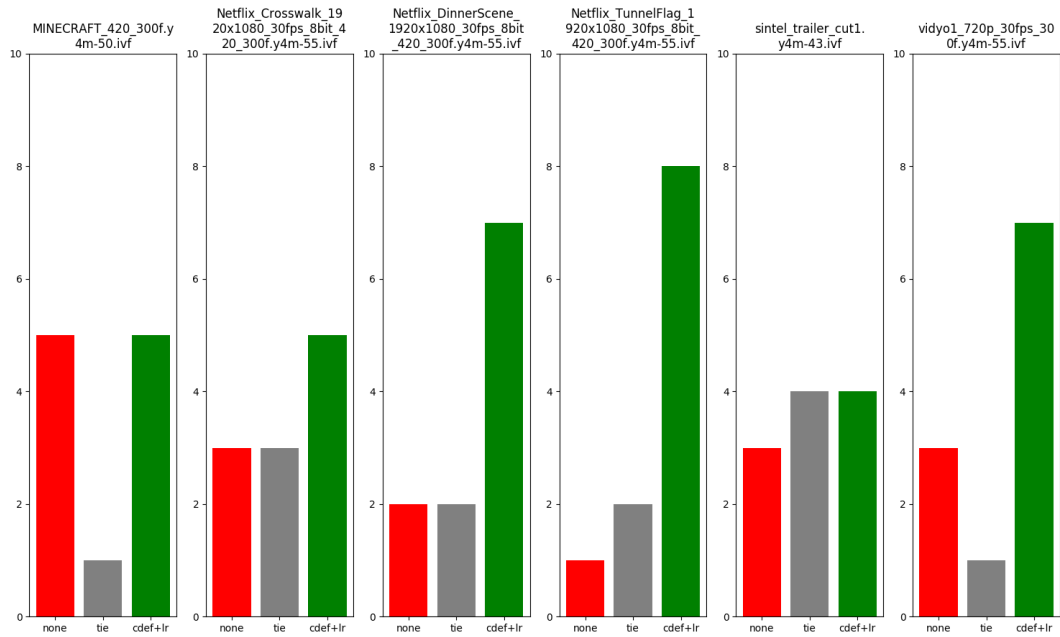

No filter vs CDEF+Loop-Restoration

["https://beta.arewecompressedyet.com/runs/slf3-nocdef-hl-1/js/decoder.js", "https://beta.arewecompressedyet.com/runs/slf3-pluslr-hl-1/js/decoder.js"]

	Video	none	Tie	cdef+lr	Total	P-val	P-val
nt							
subjective-2/MINECRAFT_420_300f.y4m-50.i :		5	1	5	11	1.00000	1.00000
subjective-2/NetfliX_Crosswalk_1920x1080 :		3	3	5	11	0.54883	0.72656
subjective-2/NetfliX_DinnerScene_1920x10 :		2	2	7	11	0.22656	0.17969
subjective-2/NetfliX_TunnelFlag_1920x108 :		1	2	8	11	0.06543	0.03906
subjective-2/sintel_trailer_cut1.y4m-43. :		3	4	4	11	1.00000	1.00000
subjective-2/vidyo1_720p_30fps_300f.y4m- :		3	1	7	11	0.22656	0.34375
Total p value:		0.018657260354					
Total p value (nt):		0.0126603358024